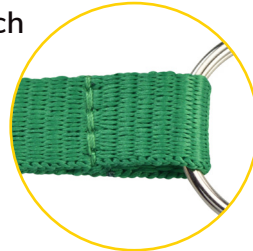

Custom Lanyards

Standard Attachment Options

NPS Swivel Hook

NPS Swivel Bulldog Clip

NPS Split Ring

NPS Bulldog Clip with Small Ring

NPS Bulldog Clip with Large Opening

Narrow Plastic Hook

Wide Plastic Hook

NPS Trigger Snap Swivel Hook

Additional Options

Black Standard Breakaway (Add \$0.15)

Strap Clip Attachment (Add \$0.11)

Finishing Options

Stitch

Crimp