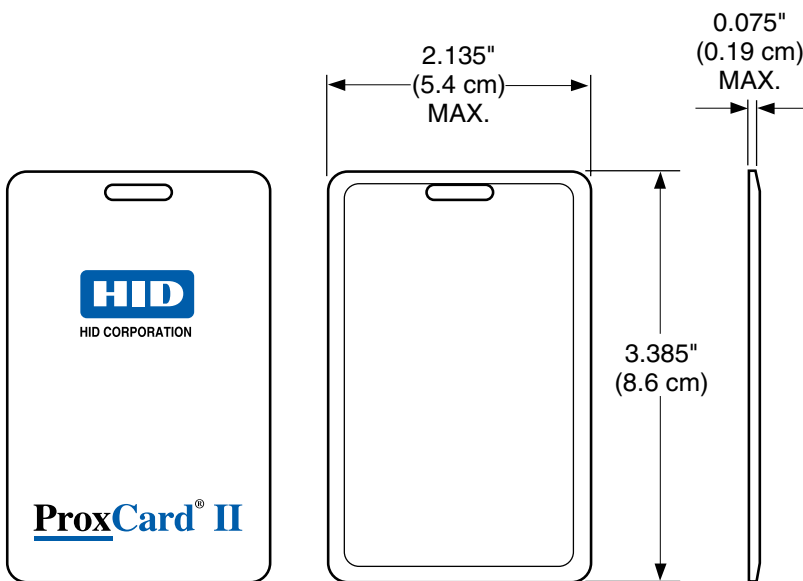

Can fit into a wallet or purse. Use with a strap and clip as a photo ID badge.

A cross-reference list correlating the external card number and the programmed ID number is provided for easy system administration.

tel 1300 886 380 ■ fax 1300 301 749

email sales@idwtechnologies.com.au ■ website www.idwtechnologies.com.au

Access Card: ProxCard® II

Specifications

Typical Maximum* Read Range	ProxPoint® Plus reader-up to 3" (7.5 cm) MiniProx® reader-up to 5.5" (14 cm) ThinLine® II reader-up to 5.5" (14 cm) ProxPro® reader-up to 8" (20 cm) ProxPro® II reader-up to 9" (22.9 cm) Prox80™-up to 5.5" (14 cm) MaxiProx® reader-up to 24" (60 cm) <i>*Dependent on local installation conditions.</i>
Dimensions (WxHxDcm)	5.4 x 8.6 x 0.19 cm (2.135" x 3.385" x 0.075")
Card Construction	Thin, flexible polyvinyl chloride (PVC) laminate.
Operating Temperature	-45° to 70° C (-50° to 160° F)
Weight	6.8 grams (0.24 oz.)
Part Number	HID1326
Quick Description	RF-programmable, 125 kHz, HID artwork, customer-specified ID numbers, vertical slot punch.
Options	<ul style="list-style-type: none"> External card numbering (inkjet only) Custom artwork (text or graphics)

ProxCard II Artwork (front)

All dimensions are nominal

tel 1300 886 380 ■ fax 1300 301 749

email sales@idwtechnologies.com.au ■ website www.idwtechnologies.com.au